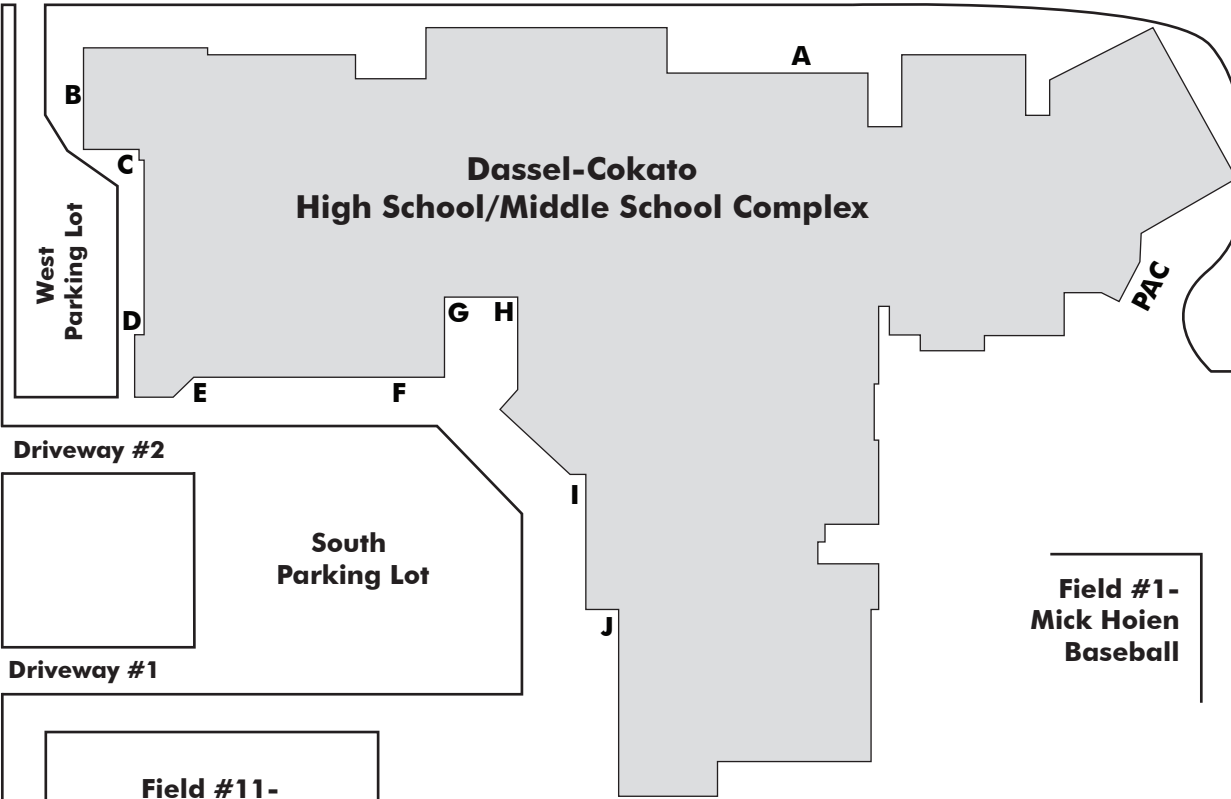

# Dassel-Cokato High School/Middle School Outdoor Facilities Map

Wright Co. Rd. 100  
4852 Reardon Ave SW

Driveway #3

Driveway #2

Driveway #1

**Sand Volleyball Courts**

**Highway 12**